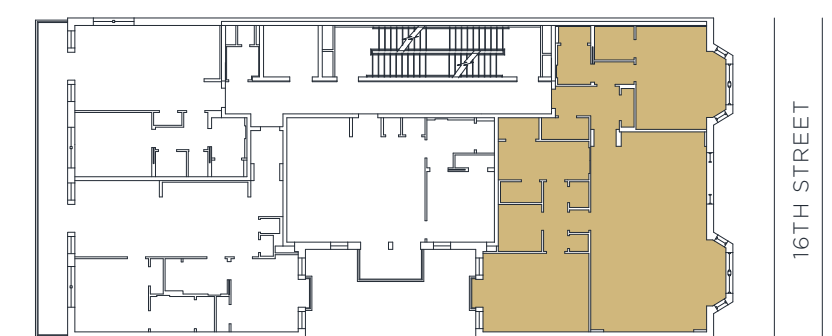

• THE •
ADELE

THE PEACEFIELD

2 BEDROOMS
2½ BATHS
1,673 SF / 156 SM

RESIDENCE FEATURES

- Premium flooring - 7" oak planks with various color palette options throughout
- Woodmode cabinetry
- Bespoke crown moldings
- Custom walk-in closets
- Circa light fixtures
- Customizable smart home technology

FIFTH FLOOR

* Floor plans are artist's renderings and accuracy cannot be guaranteed. All room dimensions and area calculations are approximations. Plans and specifications are subject to change without notice or obligation. This document is for illustrative purposes only and is not part of a legal contract.