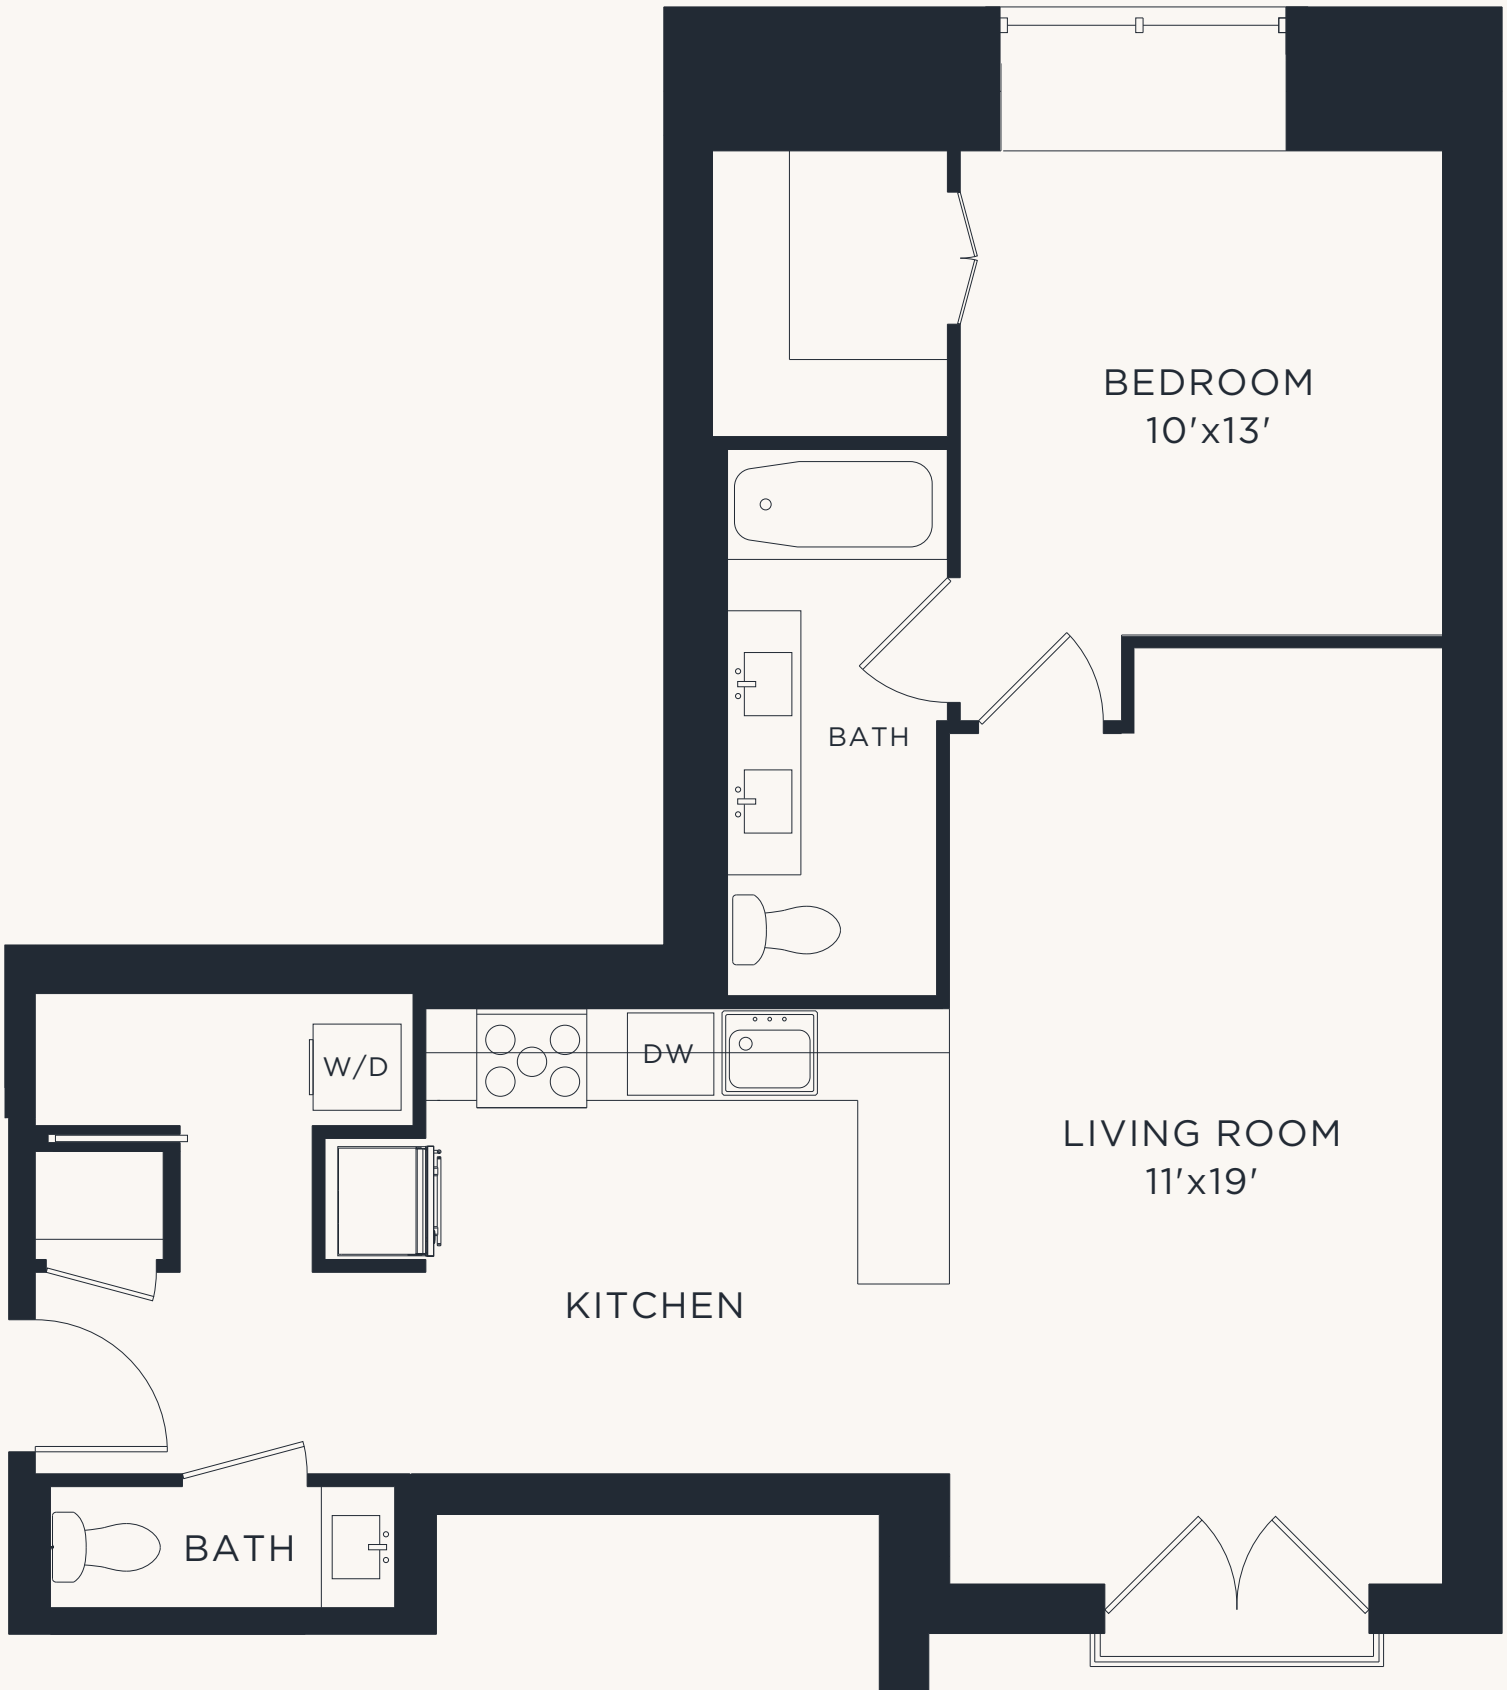

• THE •
ADELE

SUITE 01

16TH STREET

1 BEDROOM
1½ BATHROOMS

935 SF / 87 SM

* Floor plans are artist's renderings and accuracy cannot be guaranteed. All room dimensions and area calculations are approximations. Plans and specifications are subject to change without notice or obligation. This document is for illustrative purposes only and is not part of a legal contract.