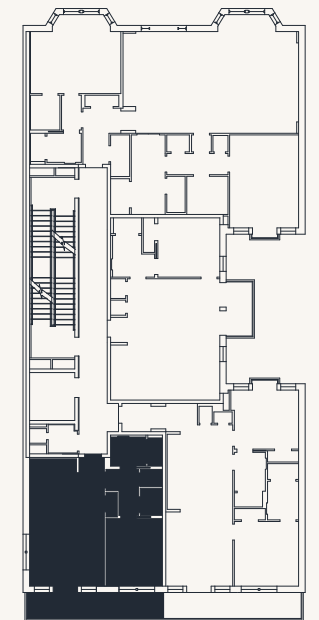

• THE •
ADELE

SUITE 604

16TH STREET

1 BEDROOM
 1 BATHROOM

646 SF / 60 SM

* Floor plans are artist's renderings and accuracy cannot be guaranteed. All room dimensions and area calculations are approximations. Plans and specifications are subject to change without notice or obligation. This document is for illustrative purposes only and is not part of a legal contract.