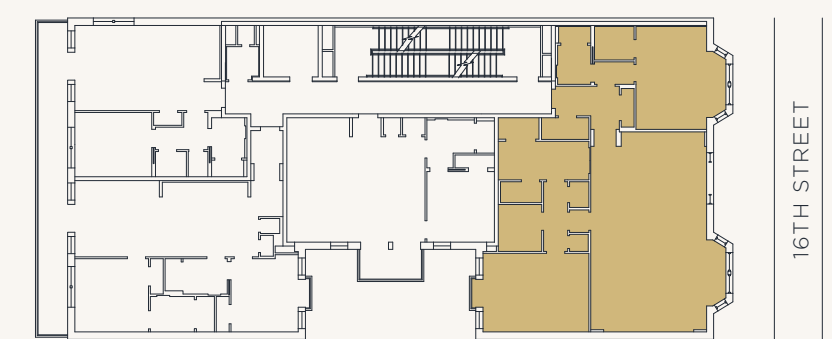

THE PEACEFIELD

2 BEDROOMS
2½ BATHS
1,673 SF / 156 SM

RESIDENCE FEATURES

- Additional private rooftop terraces with gas hookup
- Premium flooring - 7½" oak planks with various color palette options throughout
- Laundry room side by side washer and dryer
- Woodmode cabinetry
- Bespoke crown moldings
- Custom walk-in closets
- Circa light fixtures
- Customizable smart home technology

FIFTH FLOOR