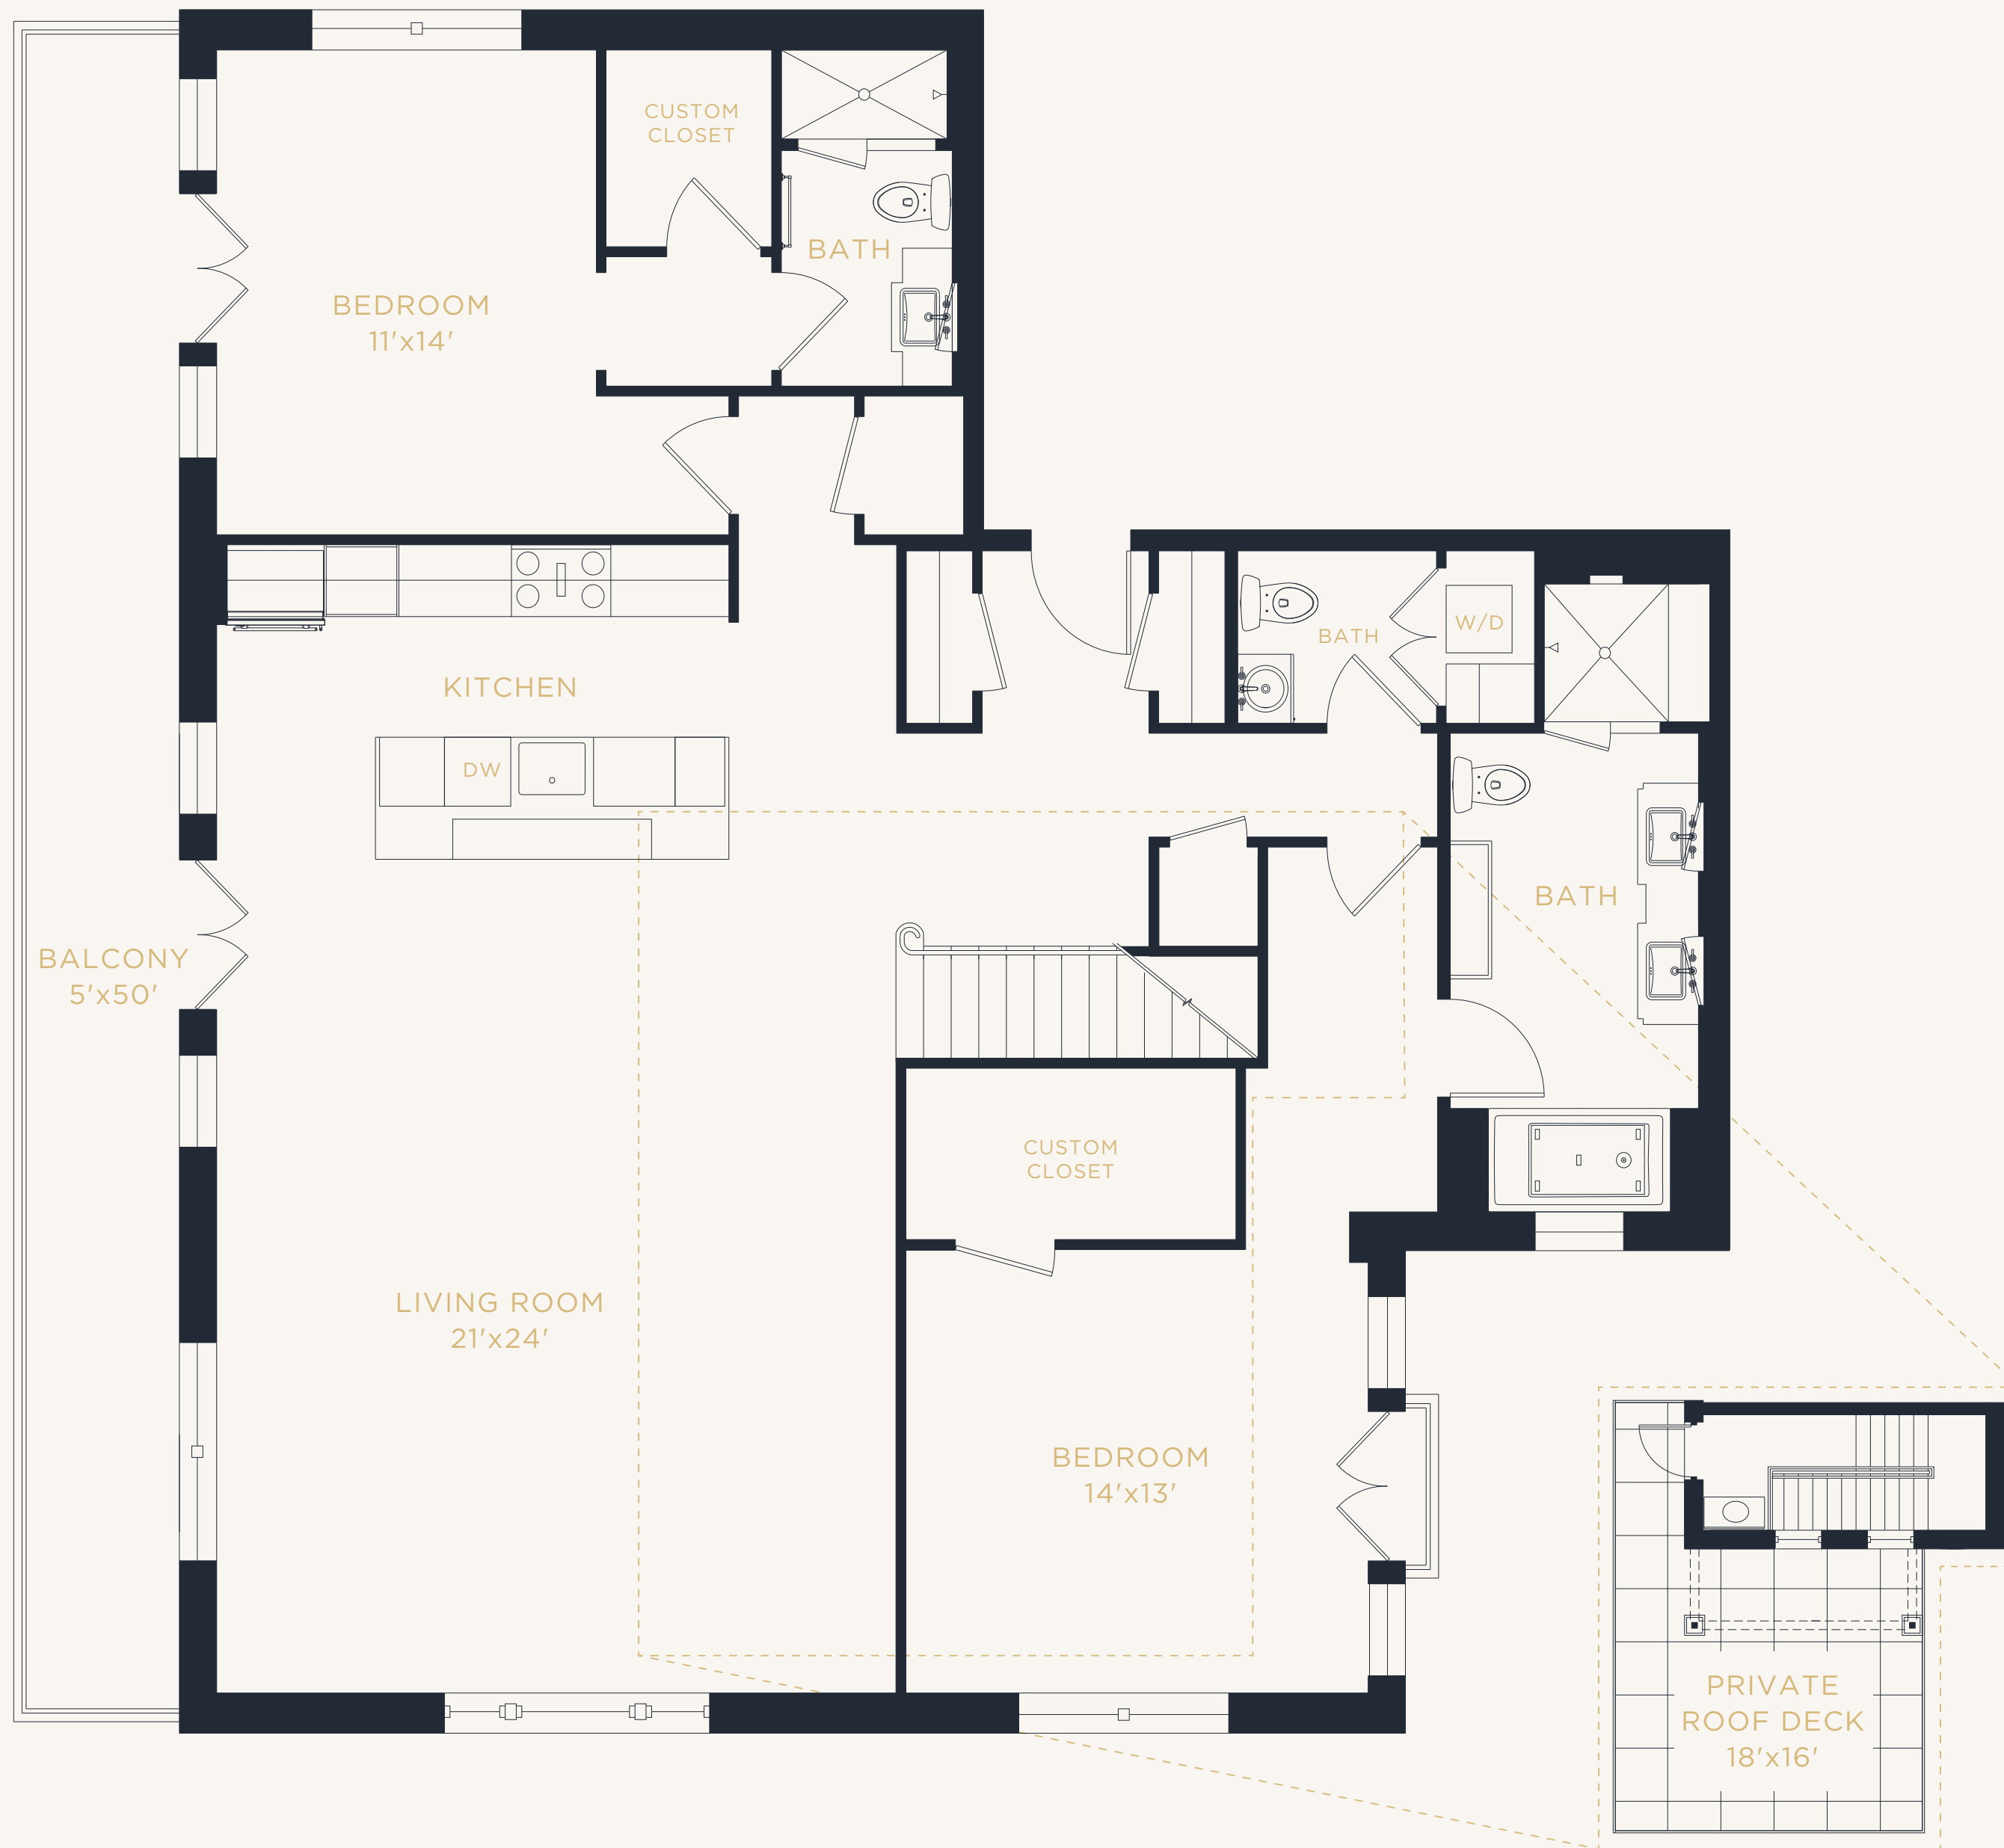

• THE •
ADELE

THE LINDENWALD

2 BEDROOMS + ROOF DECK
2½ BATHS
1,856 SF / 173 SM

RESIDENCE FEATURES

- Additional private rooftop terraces with gas hookup
- 10 foot ceilings
- Premium flooring - 7½" oak planks with various color palette options throughout
- Laundry room side by side washer and dryer
- Woodmode cabinetry
- Bespoke crown moldings
- Custom walk-in closets
- Circa light fixtures
- Customizable smart home technology

MASTER BATHROOMS

- Ann Sacks bathroom floor, shower floor and walls
- Imperial Danby marble countertops
- Woodmode cabinetry
- Waterworks fixtures
- Programmable heated floors
- Expansive walk-in shower and separate undermount tubcabinets
- Private water closet

EIGHTH FLOOR

SHOWN AT ½ SCALE