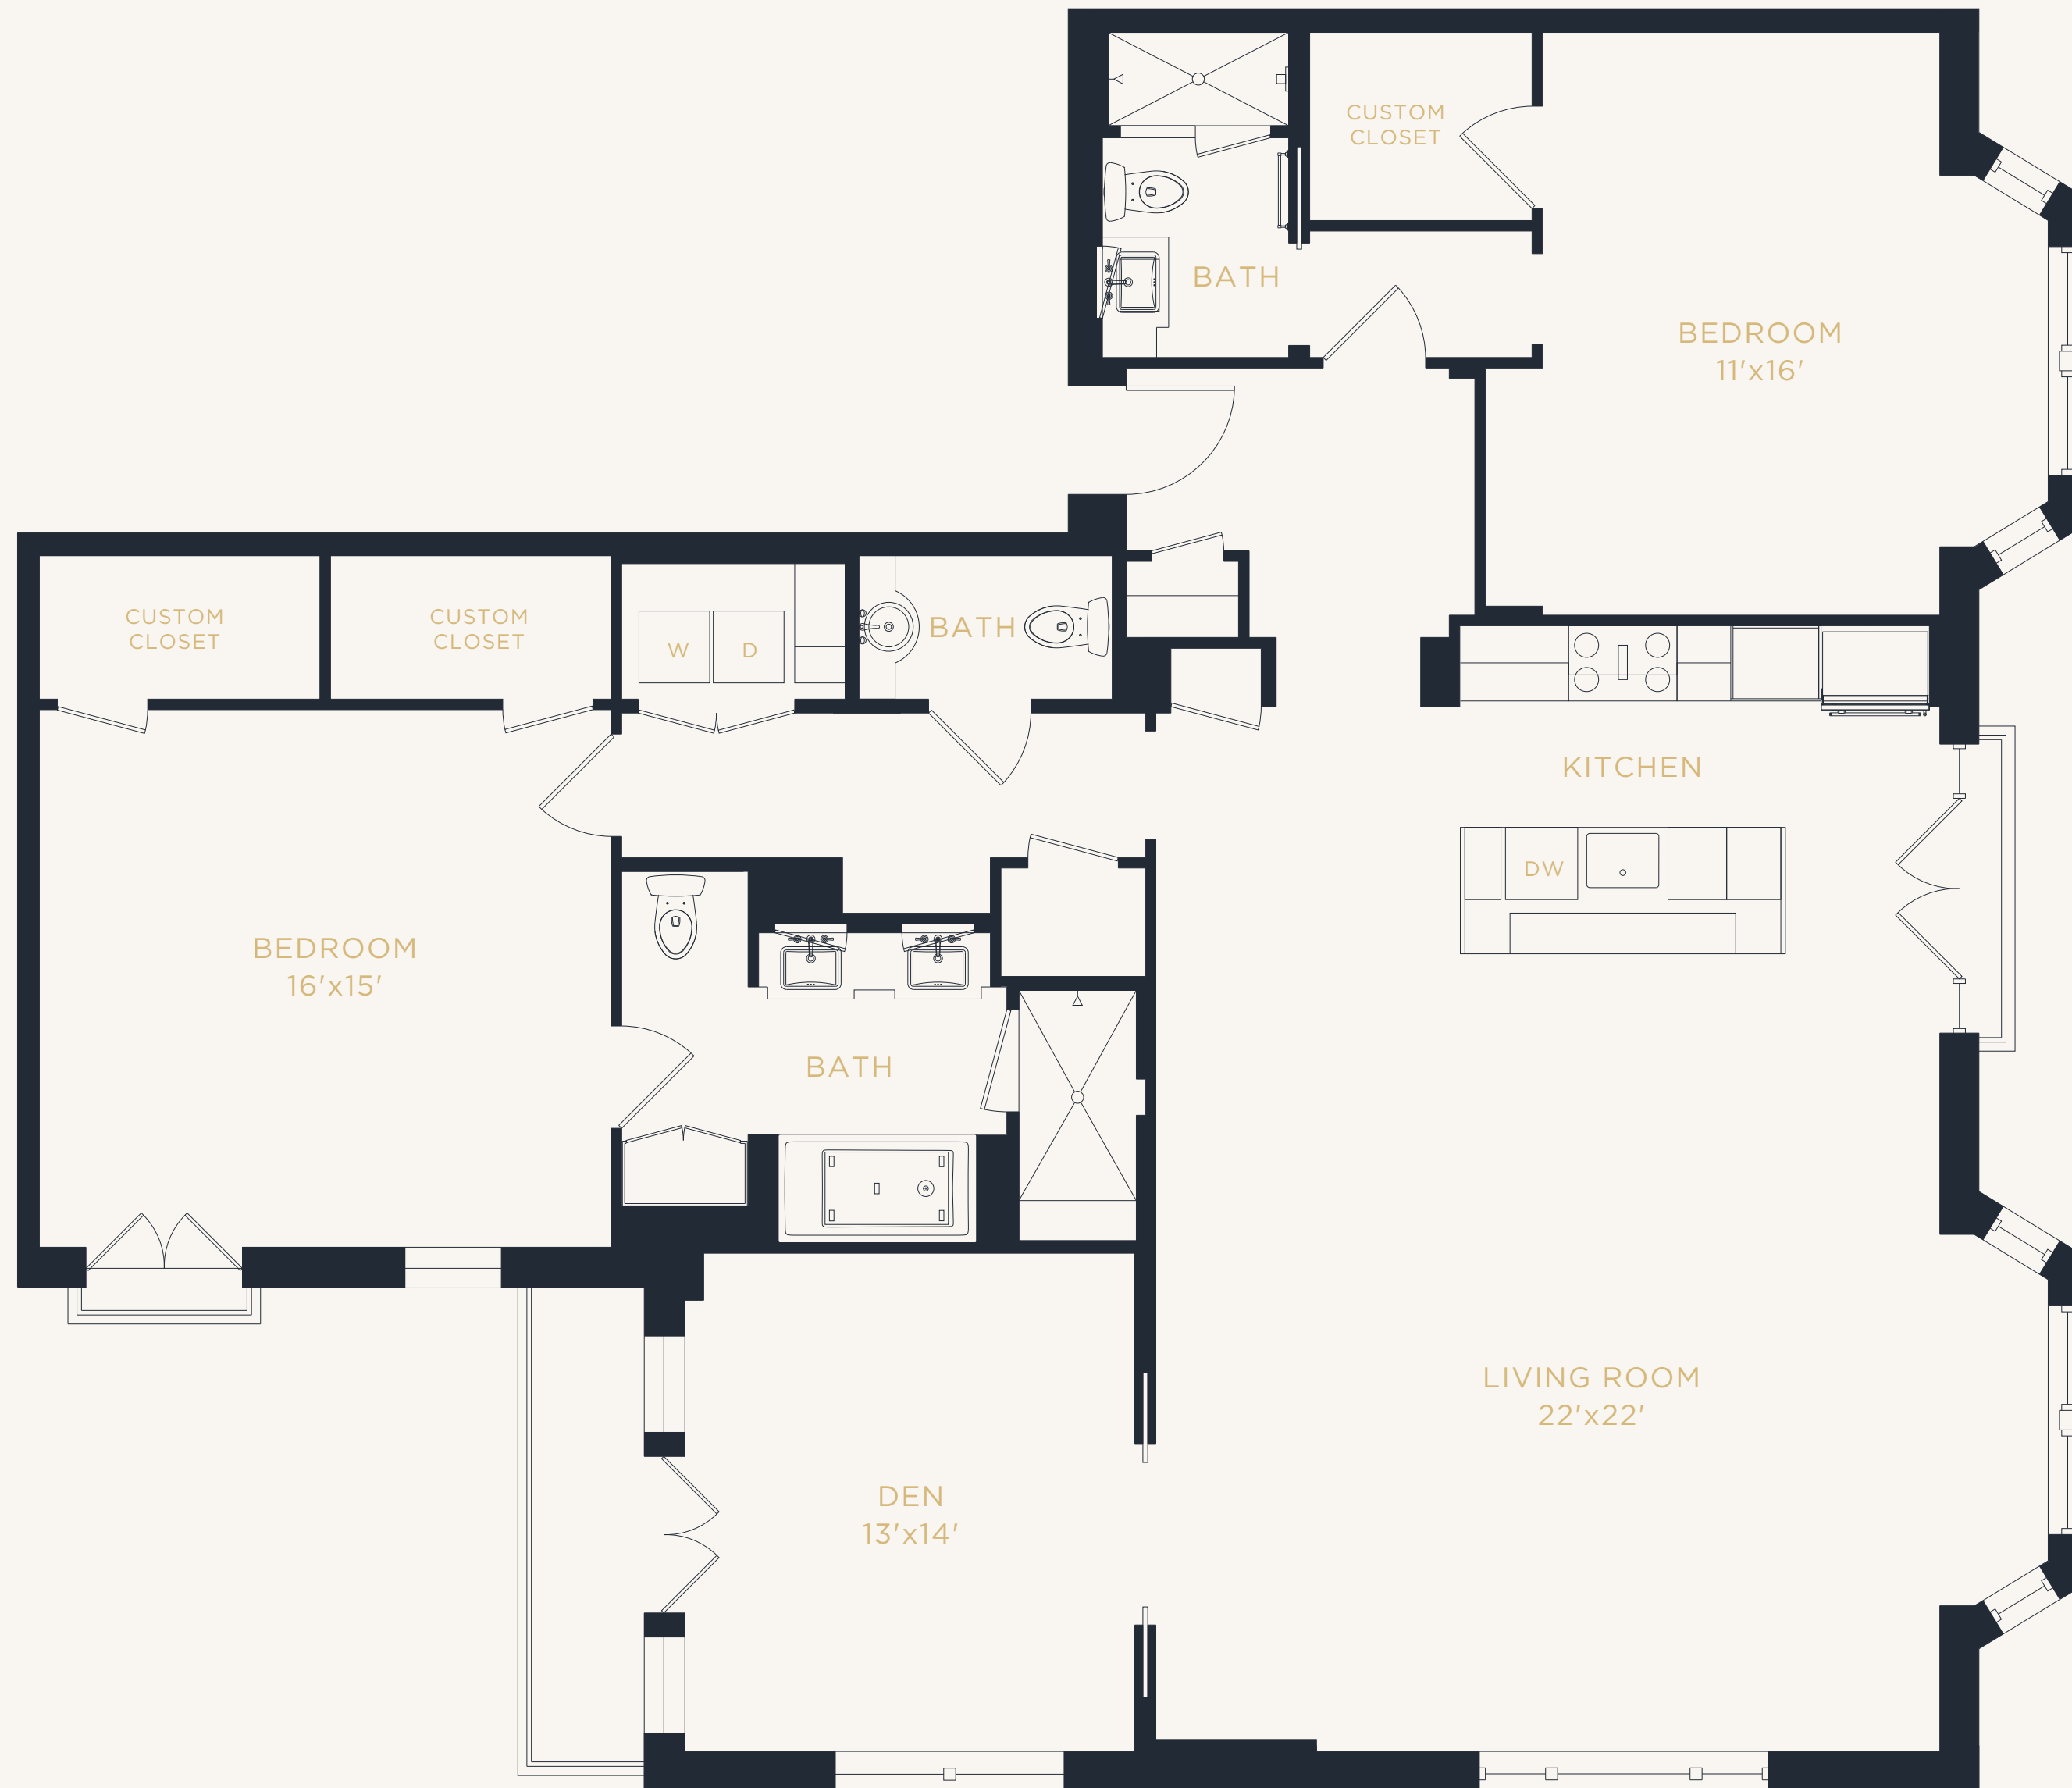

• THE •  
**ADELE**

**THE HERMITAGE**

2 BEDROOMS + DEN  
2½ BATHS  
2,093 SF / 195 SM

**RESIDENCE FEATURES**

- Additional private rooftop terraces with gas hookup
- Premium flooring - 7½" oak planks with various color palette options throughout
- Laundry room side by side washer and dryer
- Woodmode cabinetry
- Bespoke crown moldings
- Custom walk-in closets
- Circa light fixtures
- Customizable smart home technology

**MASTER BATHROOMS**

- Ann Sacks bathroom floor, shower floor and walls
- Imperial Danby marble countertops
- Woodmode cabinetry
- Waterworks fixtures
- Programmable heated floors
- Expansive walk-in shower and separate undermount tubcabinets
- Private water closet

16TH STREET

SEVENTH FLOOR