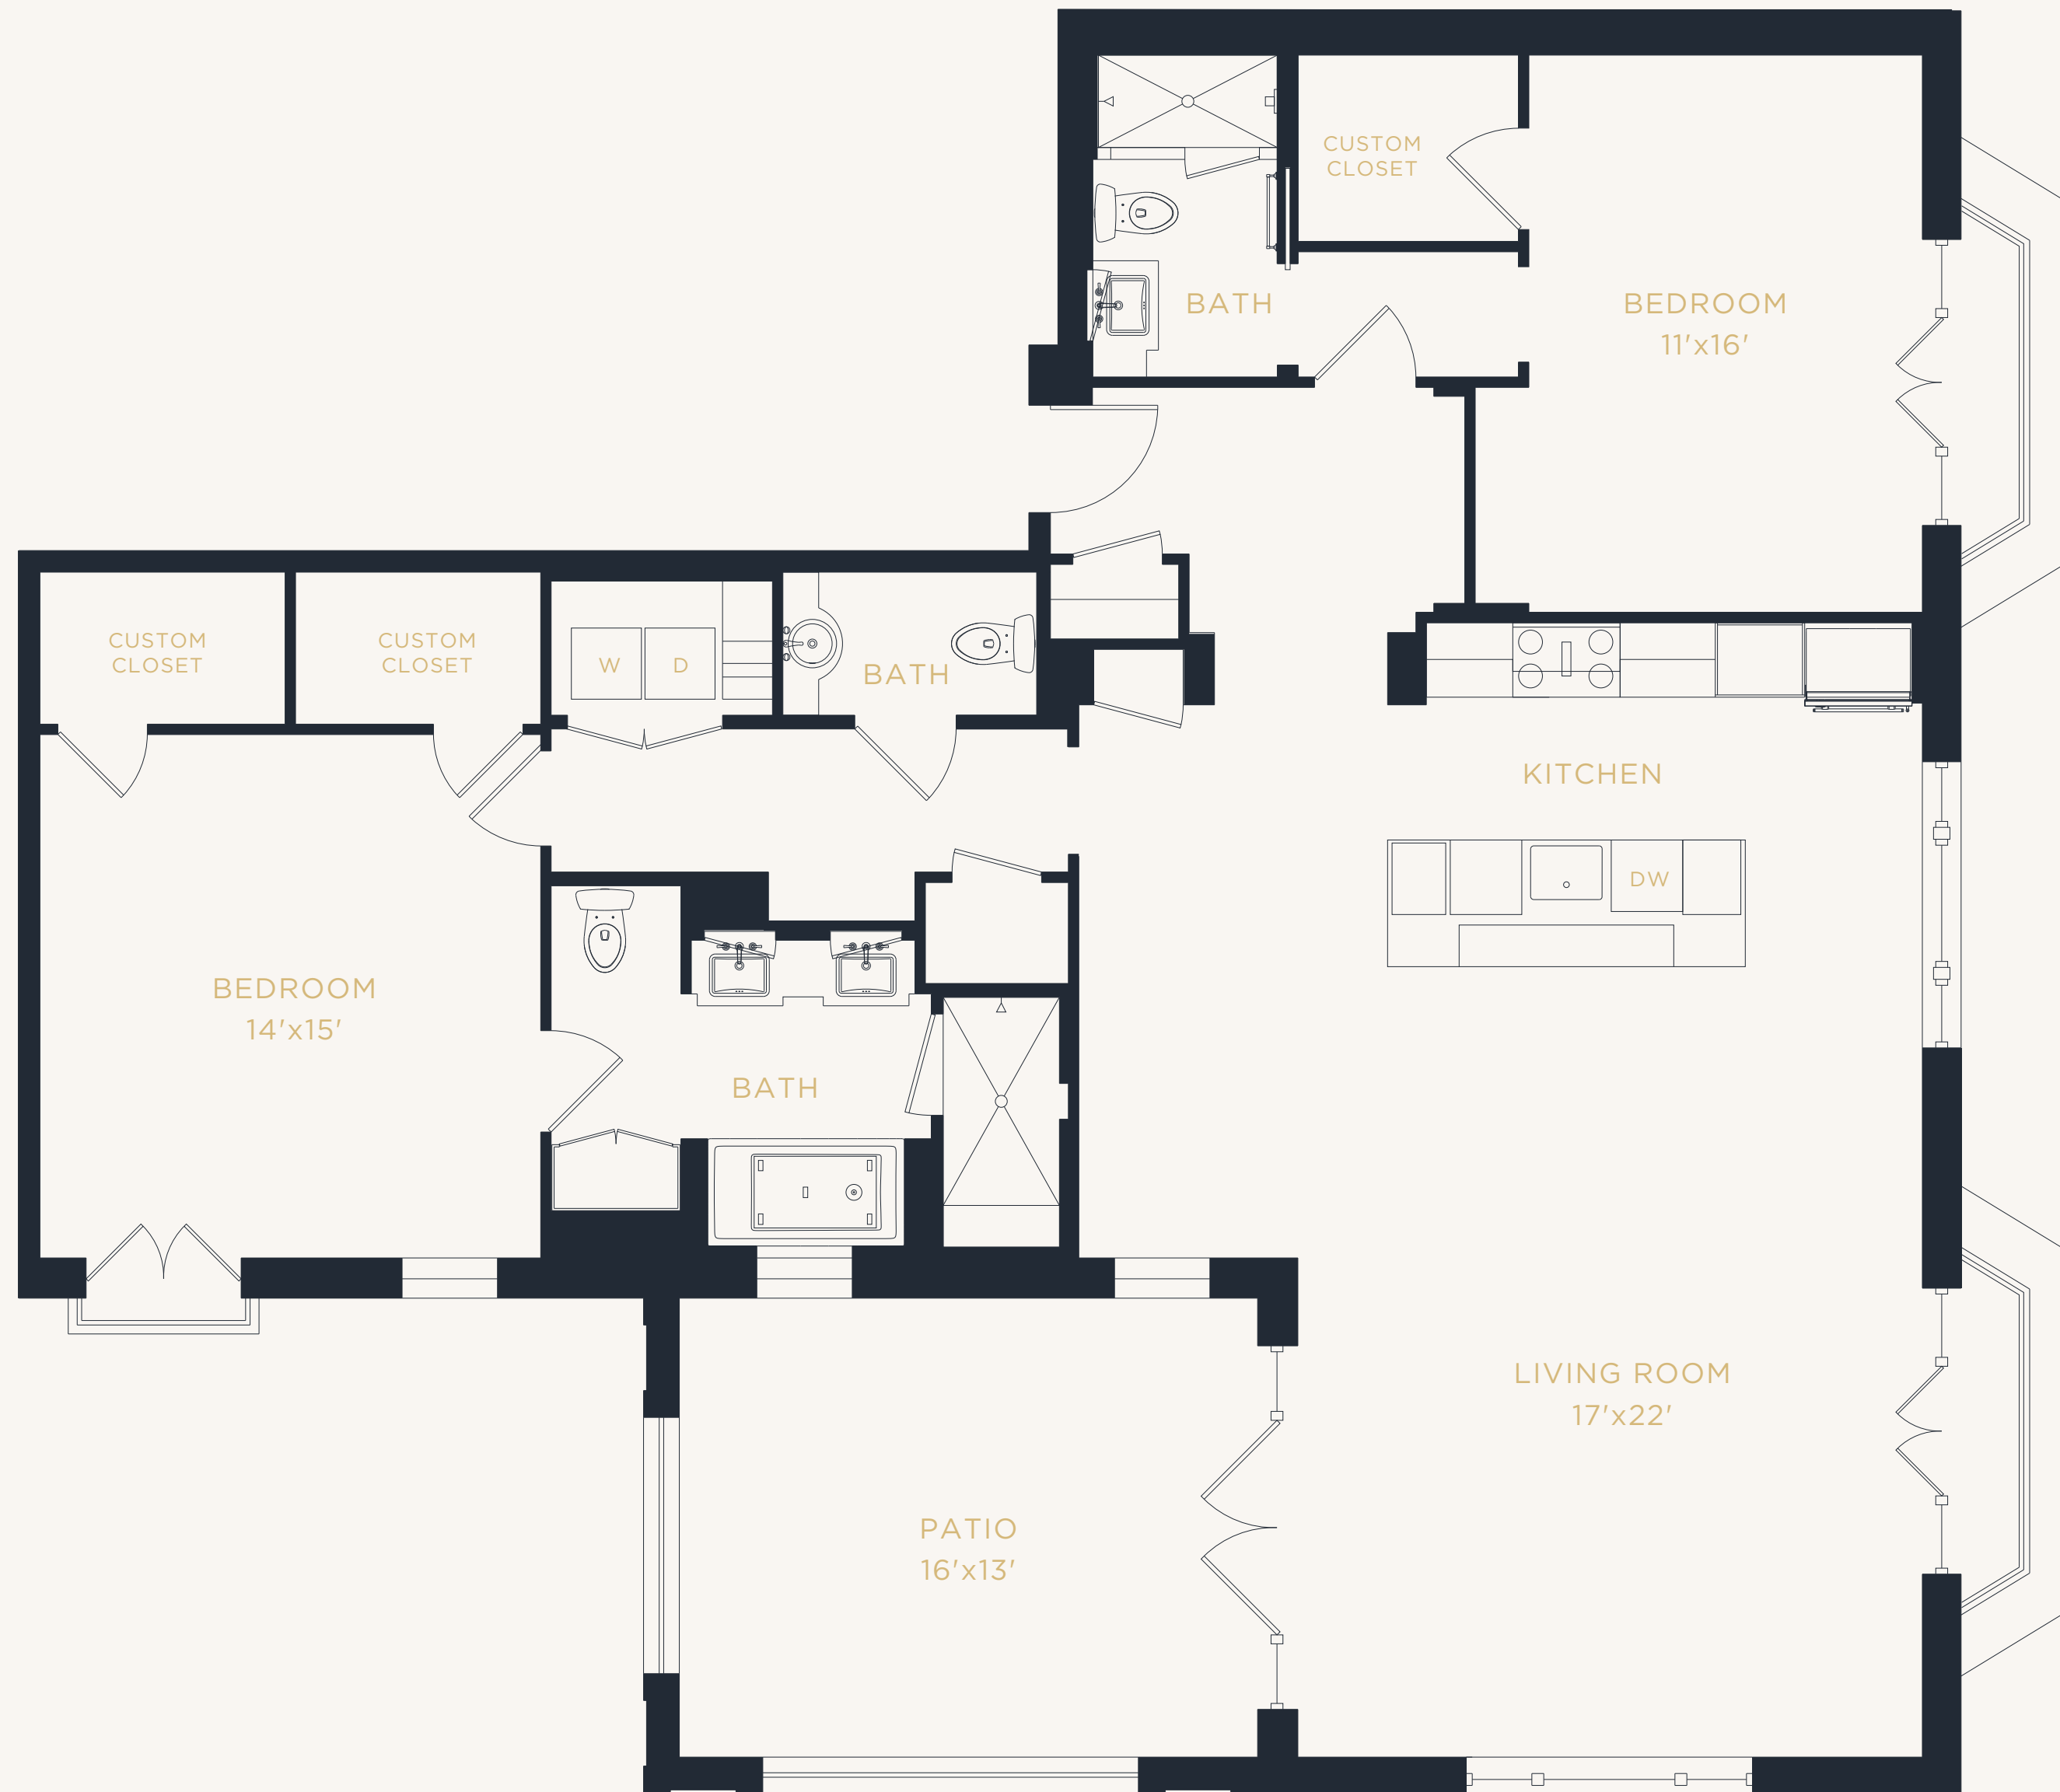

• THE •
ADELE

THE BERKELEY

2 BEDROOMS + PATIO
2½ BATHS
1,790 SF / 166 SM

RESIDENCE FEATURES

- Additional private rooftop terraces with gas hookup
- 10 foot ceilings
- Premium flooring - 7½" oak planks with various color palette options throughout
- Laundry room side by side washer and dryer
- Woodmode cabinetry
- Bespoke crown moldings
- Custom walk-in closets
- Circa light fixtures
- Customizable smart home technology

MASTER BATHROOMS

- Ann Sacks bathroom floor, shower floor and walls
- Imperial Danby marble countertops
- Woodmode cabinetry
- Waterworks fixtures
- Programmable heated floors
- Expansive walk-in shower and separate undermount tubcabinets
- Private water closet

EIGHTH FLOOR

16TH STREET