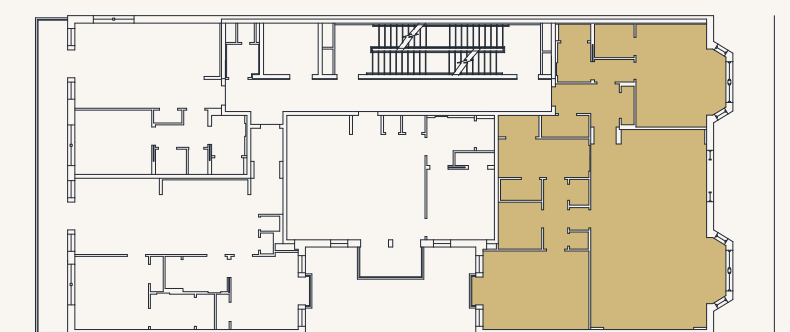

• THE •
ADELE

THE ASHLAWN

2 BEDROOMS
2½ BATHS
1,673 SF / 156 SM

RESIDENCE FEATURES

- Additional private rooftop terraces with gas hookup
- Premium flooring - 7½" oak planks with various color palette options throughout
- Laundry room side by side washer and dryer
- Woodmode cabinetry
- Bespoke crown moldings
- Custom walk-in closets
- Circa light fixtures
- Customizable smart home technology

KITCHENS

- Michael Hampton custom designed kitchens
- Woodmode cabinetry
- Gaggenau gas cooktop, kitchen hood, wall oven and microwave
- Thermador cabinet panel refrigerator and dishwasher and undercounter wine reserve
- Toe kick lighting
- Calcutta gold quartz countertops
- Ann Sacks backsplash
- Waterworks kitchen faucet with handspray

MASTER BATHROOMS

- Ann Sacks bathroom floor, shower floor and walls
- Imperial Danby marble countertops
- Woodmode cabinetry
- Waterworks fixtures
- Programmable heated floors
- Expansive walk-in shower and separate undermount tubcabinets
- Private water closet

SIXTH FLOOR

16TH STREET