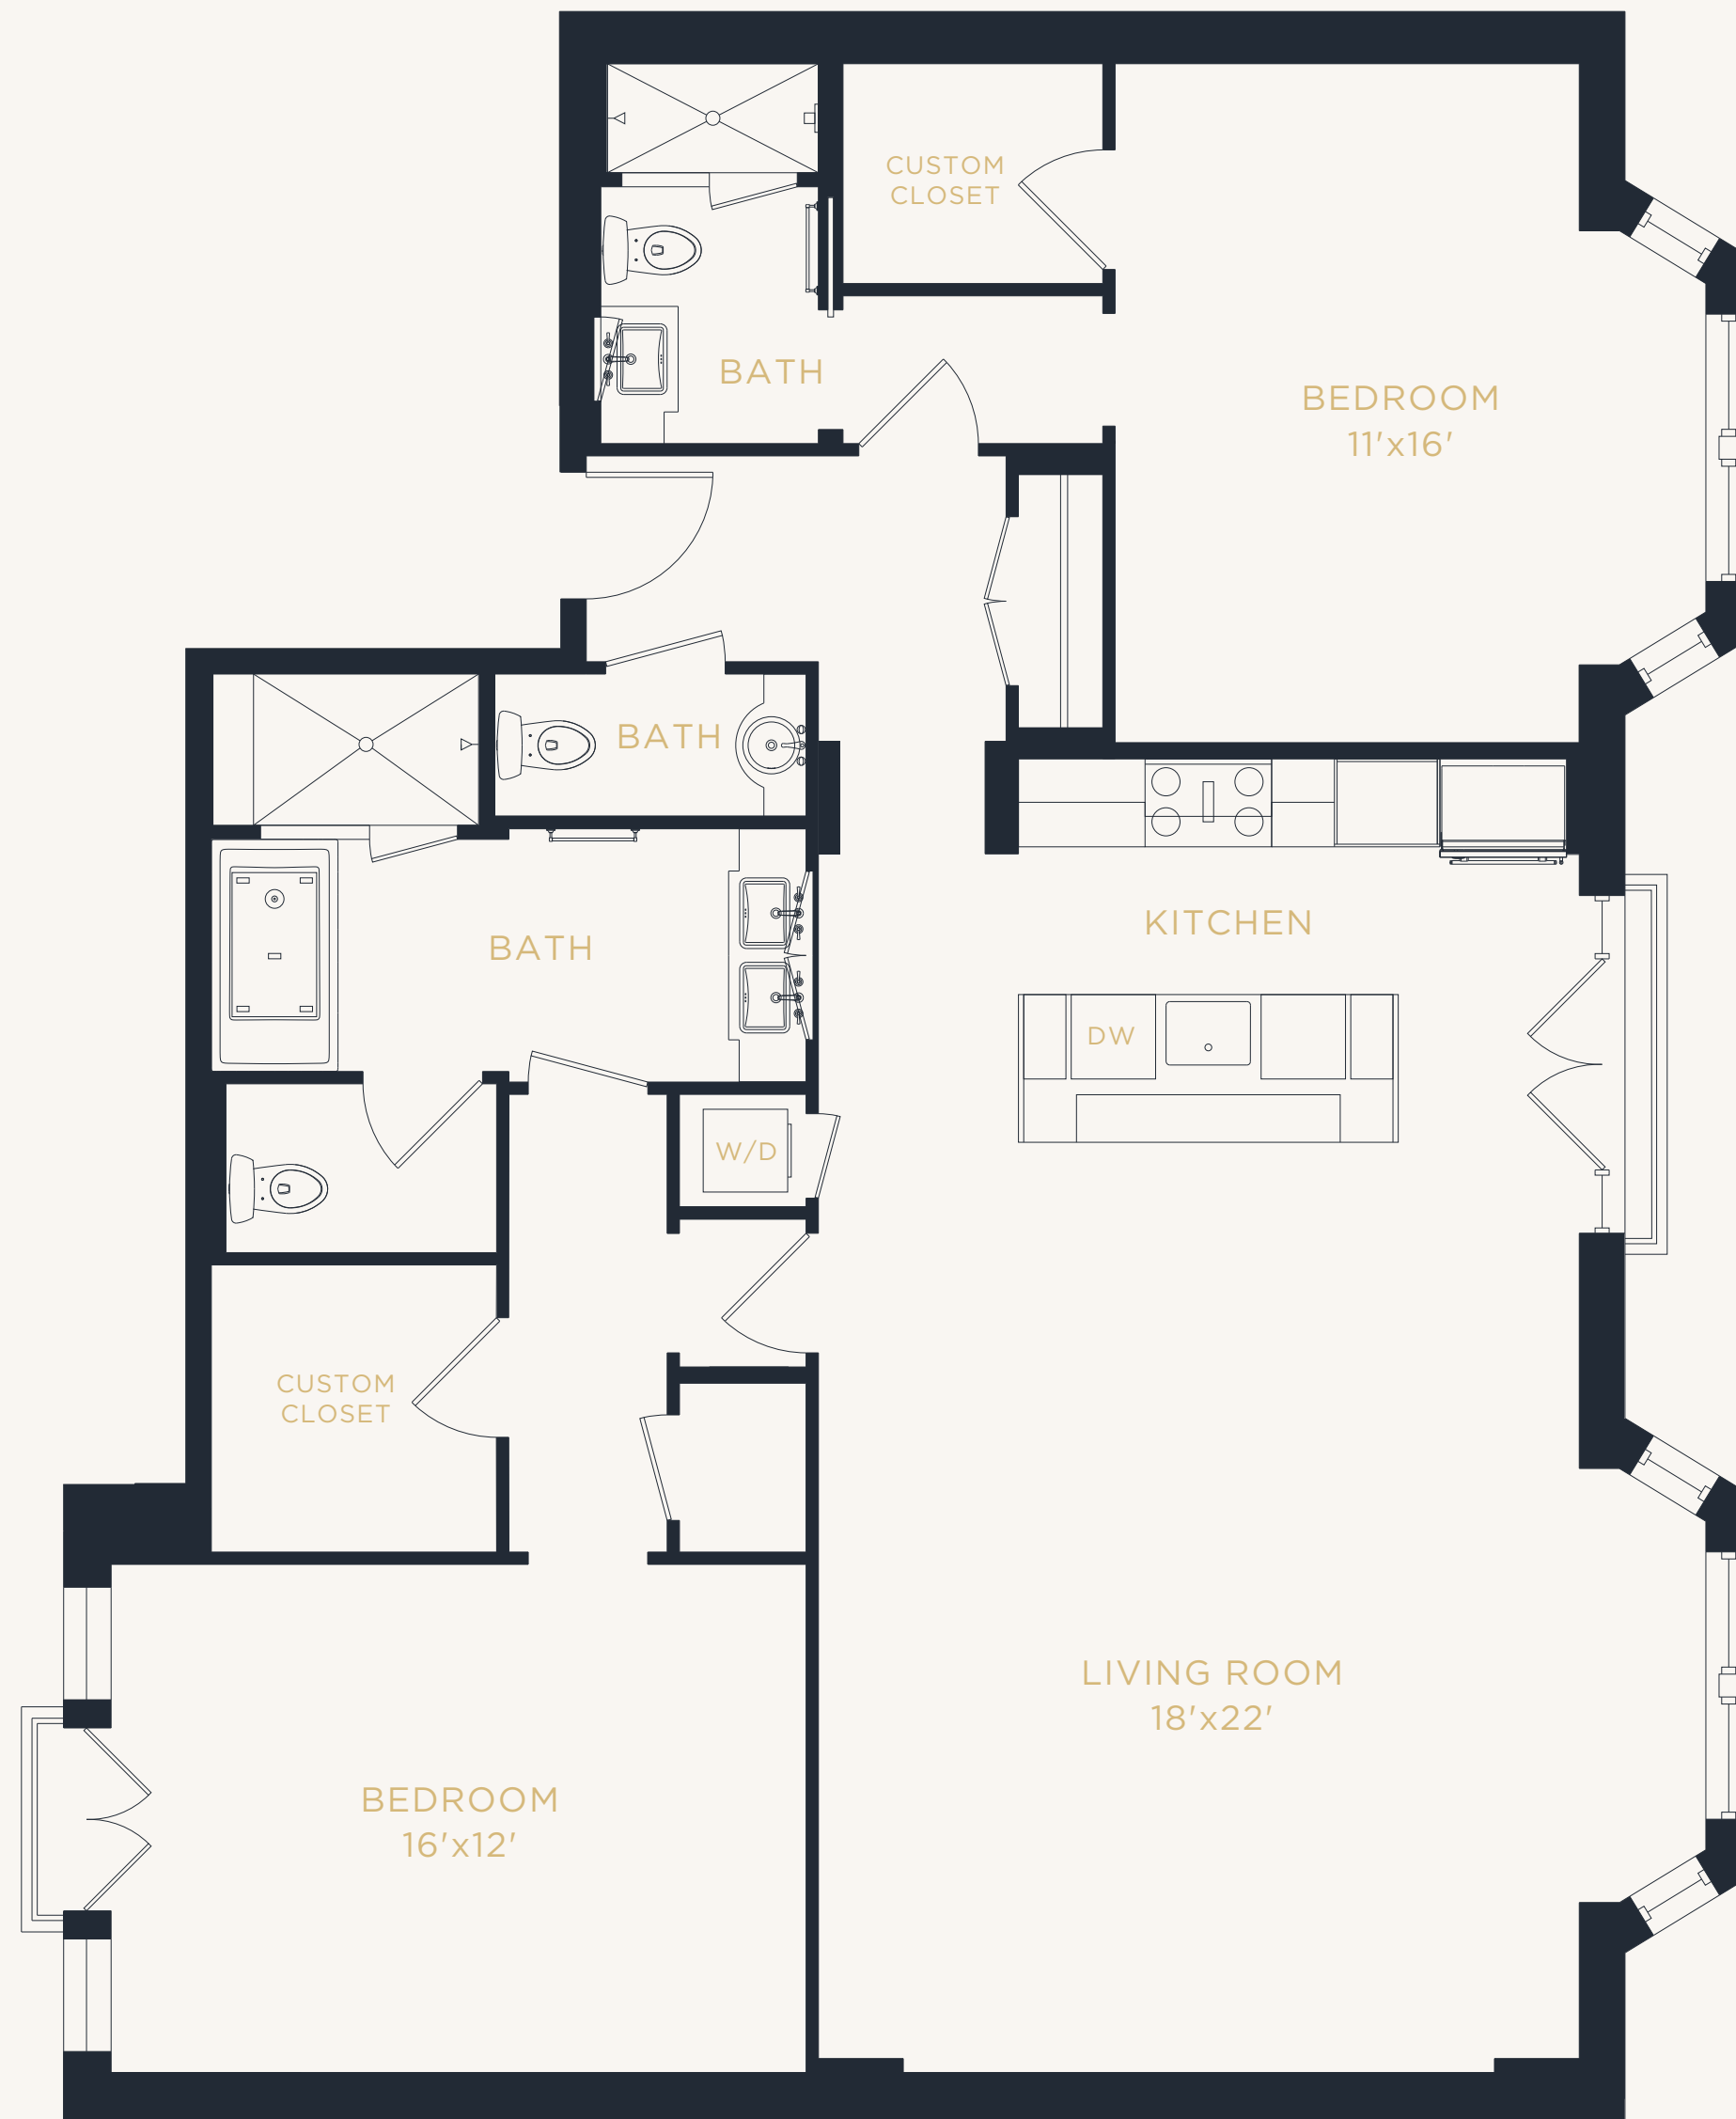

• THE •  
**ADELE**

**THE ASHLAWN**

2 BEDROOMS  
2½ BATHS  
1,673 SF / 156 SM

**RESIDENCE FEATURES**

- Additional private rooftop terraces with gas hookup
- Premium flooring - 7½" oak planks with various color palette options throughout
- Laundry room side by side washer and dryer
- Woodmode cabinetry
- Bespoke crown moldings
- Custom walk-in closets
- Circa light fixtures
- Customizable smart home technology

**KITCHENS**

- Michael Hampton custom designed kitchens
- Woodmode cabinetry
- Gaggenau gas cooktop, kitchen hood, wall oven and microwave
- Thermador cabinet panel refrigerator and dishwasher and undercounter wine reserve
- Toe kick lighting
- Calcutta gold quartz countertops
- Ann Sacks backsplash
- Waterworks kitchen faucet with handspray

**MASTER BATHROOMS**

- Ann Sacks bathroom floor, shower floor and walls
- Imperial Danby marble countertops
- Woodmode cabinetry
- Waterworks fixtures
- Programmable heated floors
- Expansive walk-in shower and separate undermount tubcabinets
- Private water closet

SIXTH FLOOR

16TH STREET