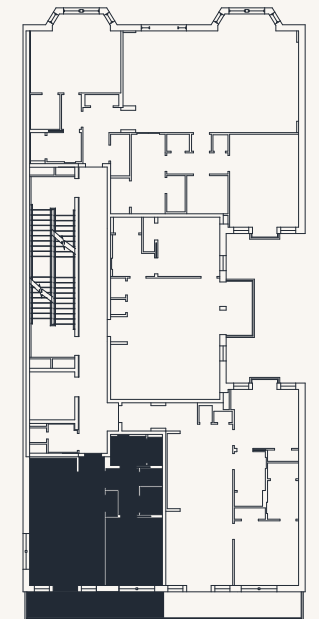

• THE •
ADELE
•••

SUITE 604

16TH STREET

1 BEDROOM
1 BATHROOM

651 SF