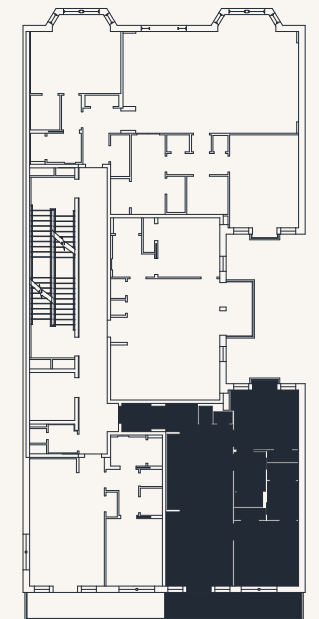

• THE •
ADELE

SUITE 603

16TH STREET

2 BEDROOMS
2 BATHROOMS

937 SF