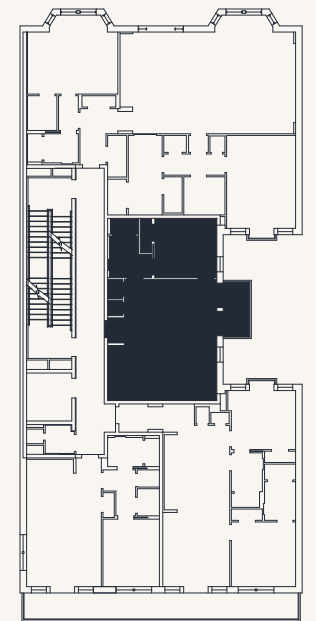

• THE •
ADELE
•••

SUITE 602

16TH STREET

1 BEDROOM
1 BATHROOM
683 SF / 64 SM