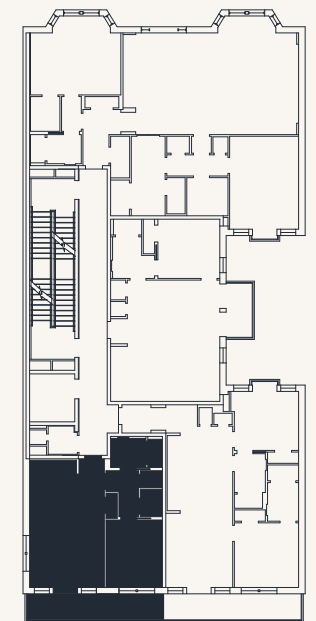

• THE •
ADELE

SUITE 504

16TH STREET

1 BEDROOM
1 BATHROOM

651 SF