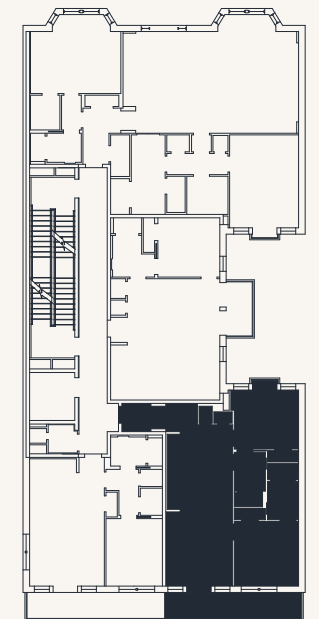

• THE •
ADELE

SUITE 503

16TH STREET

2 BEDROOMS
2 BATHROOMS

937 SF