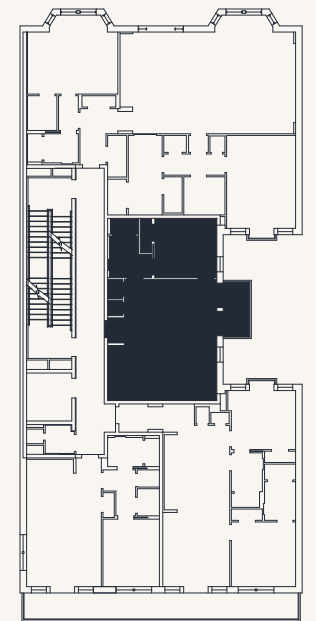

• THE •  
**ADELE**  
•••

**SUITE 502**

16TH STREET

1 BEDROOM  
1 BATHROOM  
683 SF / 64 SM