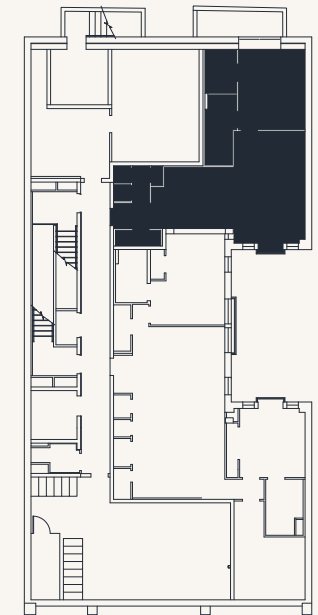

• THE •
ADELE
•••

SUITE 02

16TH STREET

1 BEDROOM + DEN
1½ BATHROOMS

935 SF / 87 SM